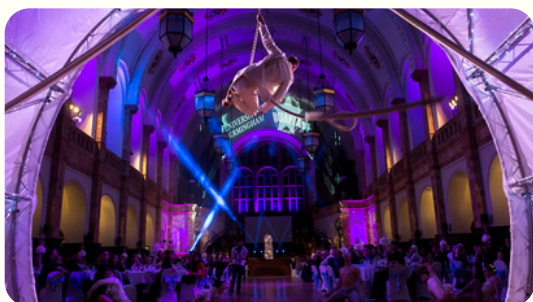

DINNER SHOWS

HOUSE OF MAZE

Our Proposition

As leaders in high quality artistic entertainment we prioritize bespoke creation that is crafted to your event above everything else. We wrap cutting edge performances around your sequence of dinner and talks, turning your event into an immersive dining experience that guests will talk about for ages. Each of the performances are fused together to become one cohesive show that elevates each moment, engaging everyone. We present a world class happening of visual artistry.

Suitable for: Private Parties, Weddings, Corporate Events & Gala Dinners.

BRONZE PACKAGE £6675 +VAT

Performance Format

Ensemble Movement Performance (2 Minutes)
Compere Or Dancers
Act (4 Minutes)
Compere or Dancers
Act (4 Minutes)
Ensemble Movement Performance (1 Minute)
Compere

7 Performers + 4 Crew

3 x 15 min (between courses). We will also offer a 30 minute meet & greet with this package and a 20 minute after-show mingle and photo opportunity.

Arrival: 4 Hours prior to start time (one hour rehearsal. two hour makeup & costume. one hour food).

Requirements

- A site visit and walkthrough of the venue
- A meal for 11 people (7 Performers, 4 Crew)
- A warm, designated green room for the sole use of us. This can't be a toilet and must be suitable for 12 people
- Tech Support (lighting, sound, head microphone) *We can quote this separately
- Parking for multiple vehicles
- Access to drinking water